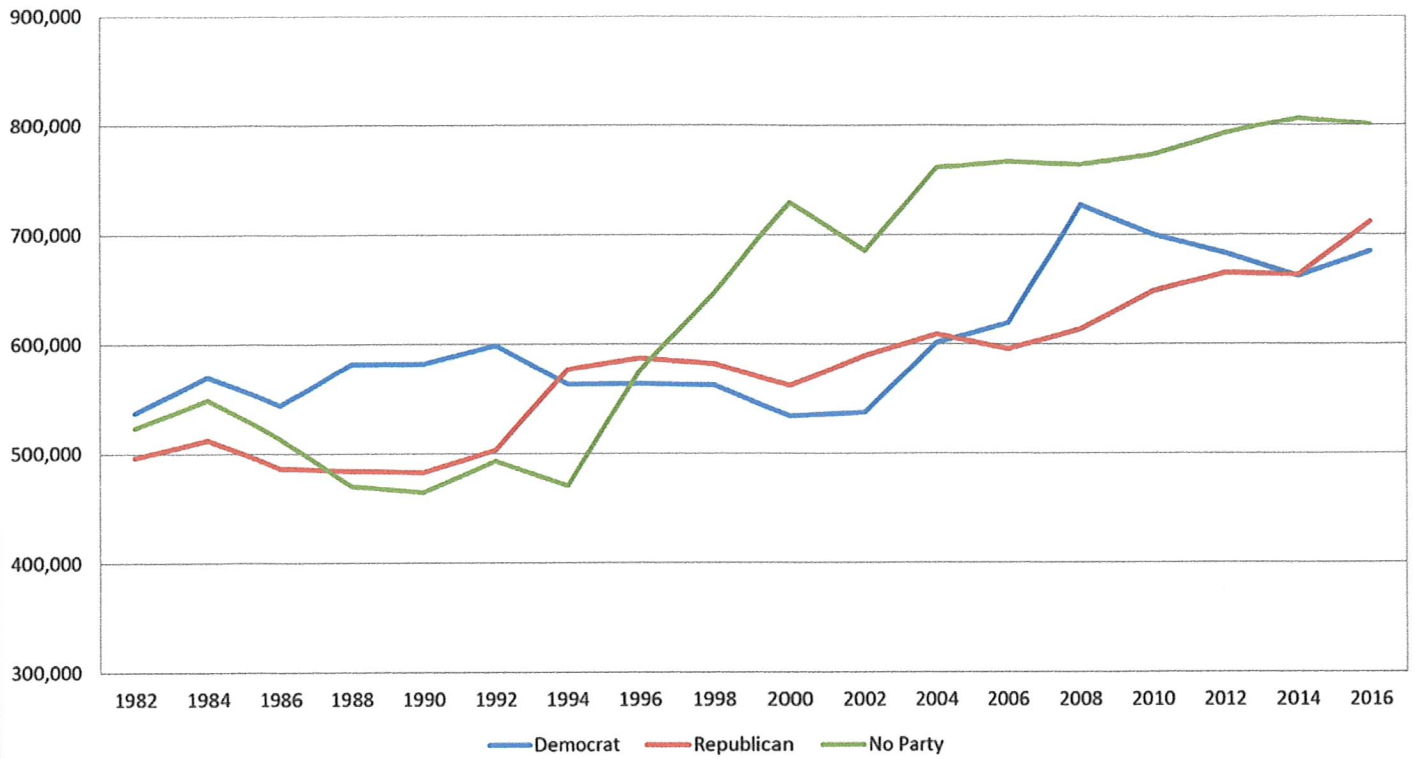

**Figure 5-4: Iowa Voter Turnout Percentage by Sex and Party in Election Years 1982 to 2016**

**Figure 10-1a: Overview of Estimated Party and No Party Votes in Iowa Gubernatorial General Elections 1982 to 2014**

**Figure 4-2: Iowa Registered Voters by Party in Election Years 1982 to 2016**

**Figure 4-3: Iowa Voter Turnout Percentage by Party in Election Years 1982 to 2016**