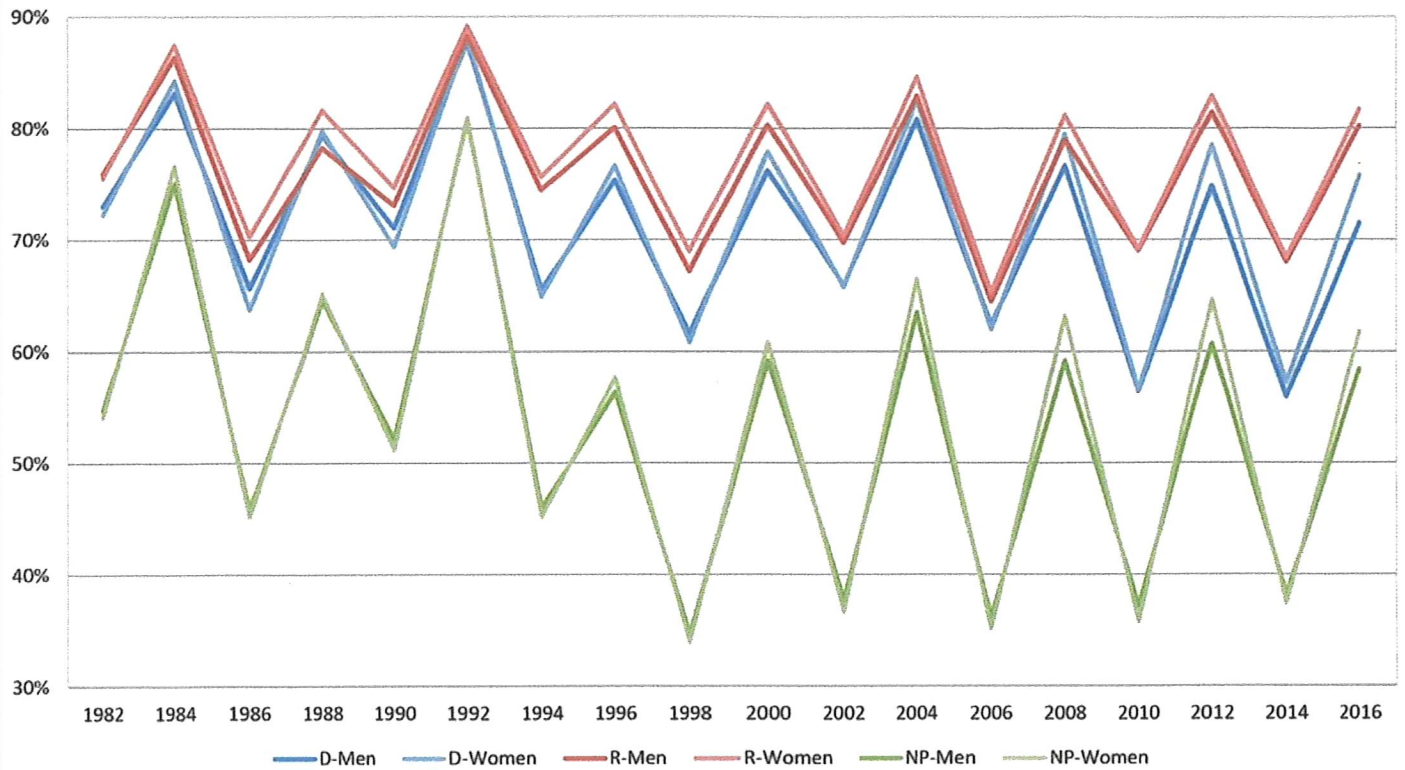

**Figure 5-4: Iowa Voter Turnout Percentage by Sex and Party in Election Years 1982 to 2016**

**Figure 10-1a: Overview of Estimated Party and No Party Votes in Iowa Gubernatorial General Elections 1982 to 2014**

**Figure 4-2: Iowa Registered Voters by Party in Election Years 1982 to 2016**

**Figure 4-3: Iowa Voter Turnout Percentage by Party in Election Years 1982 to 2016**