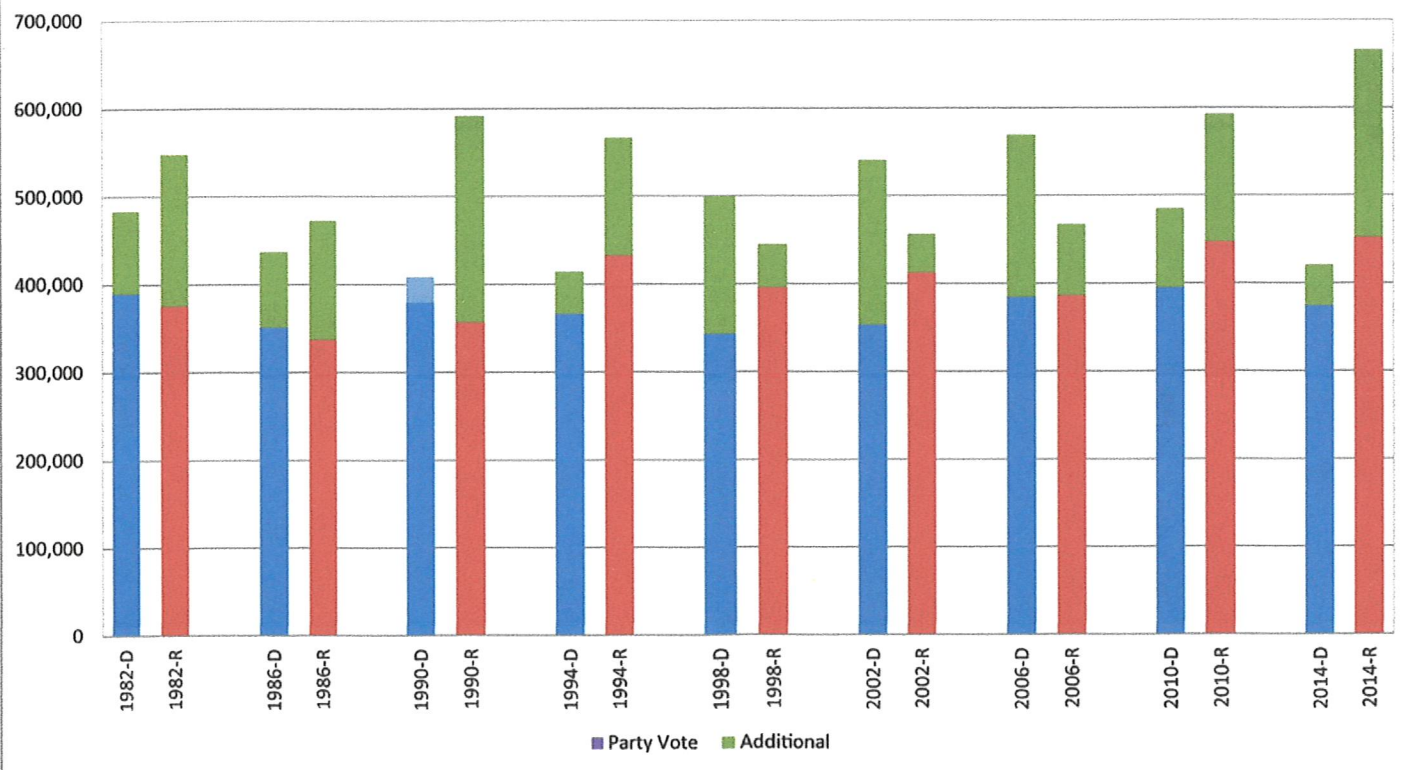

**Figure 5-4: Iowa Voter Turnout Percentage by Sex and Party in Election Years 1982 to 2016**

**Figure 10-1a: Overview of Estimated Party and No Party Votes in Iowa Gubernatorial General Elections 1982 to 2014**

**Figure 4-2: Iowa Registered Voters by Party in Election Years 1982 to 2016**

**Figure 4-3: Iowa Voter Turnout Percentage by Party in Election Years 1982 to 2016**